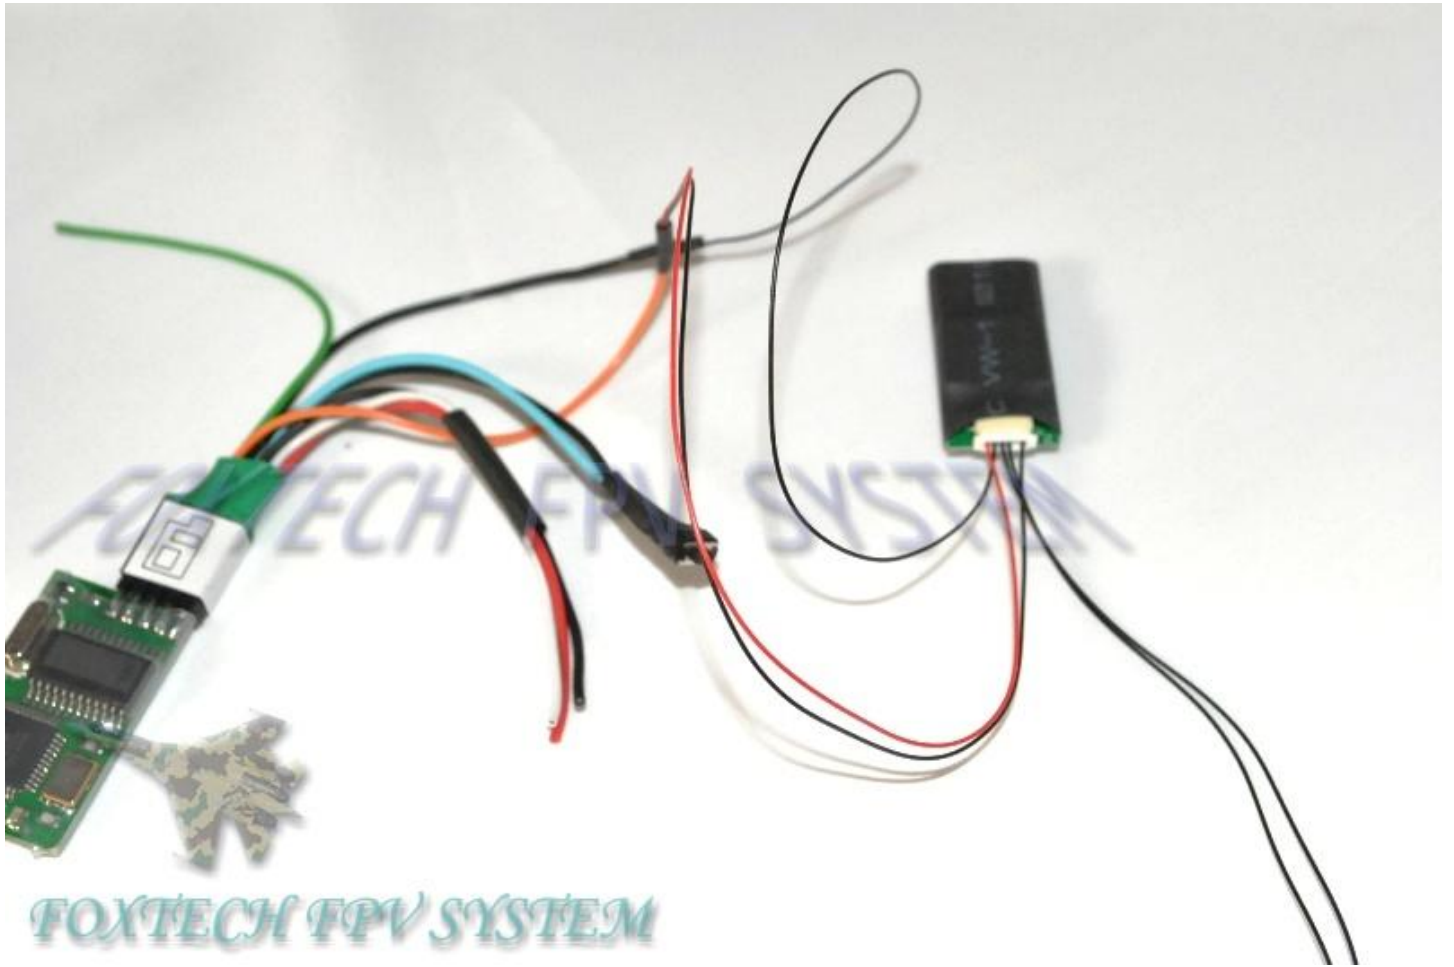

FOXTECH FPV SYSTEM