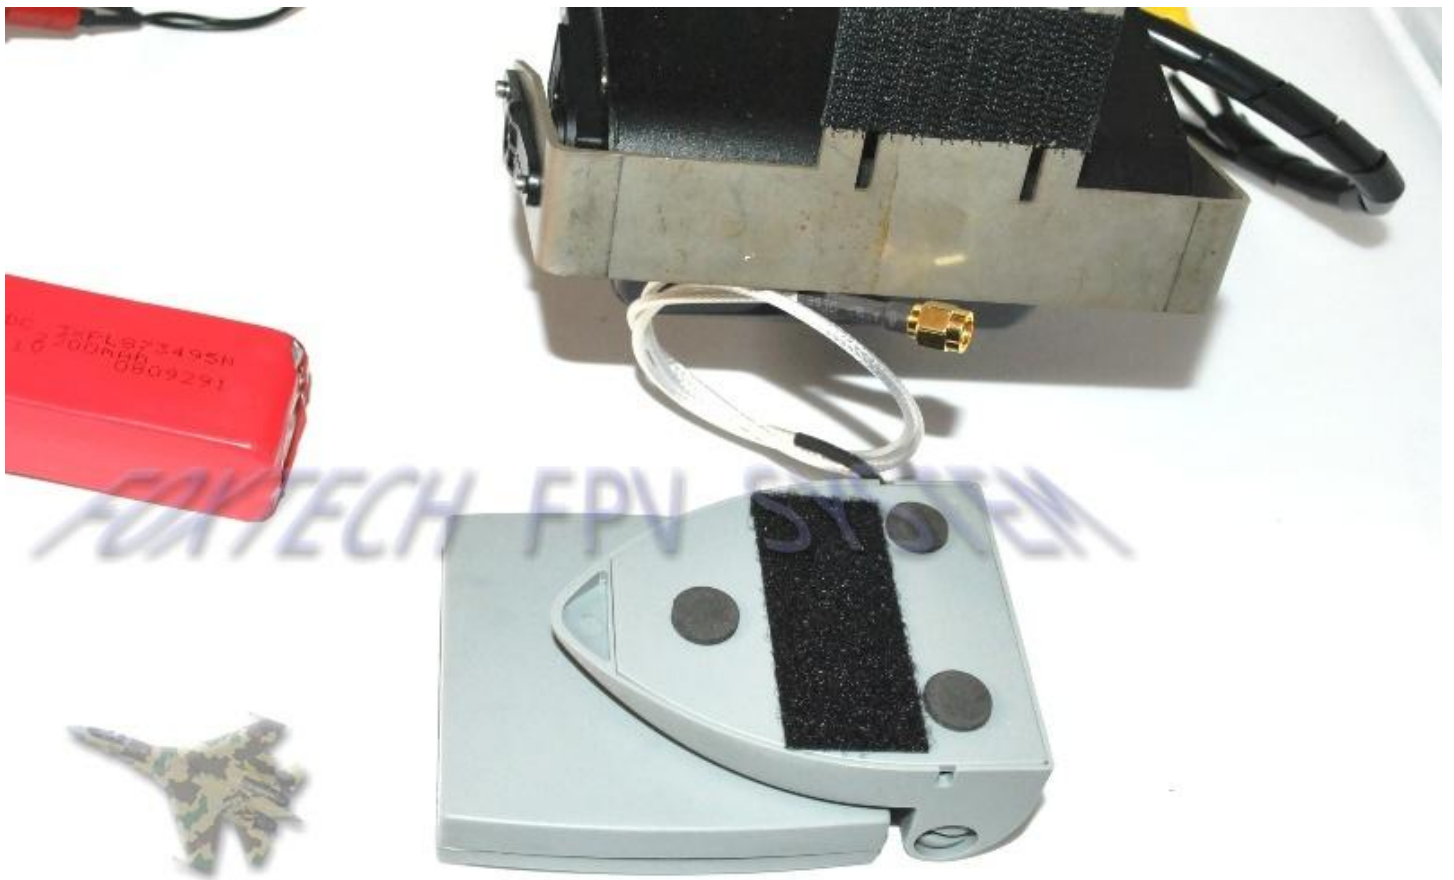

FOXTECH FPV SYSTEM