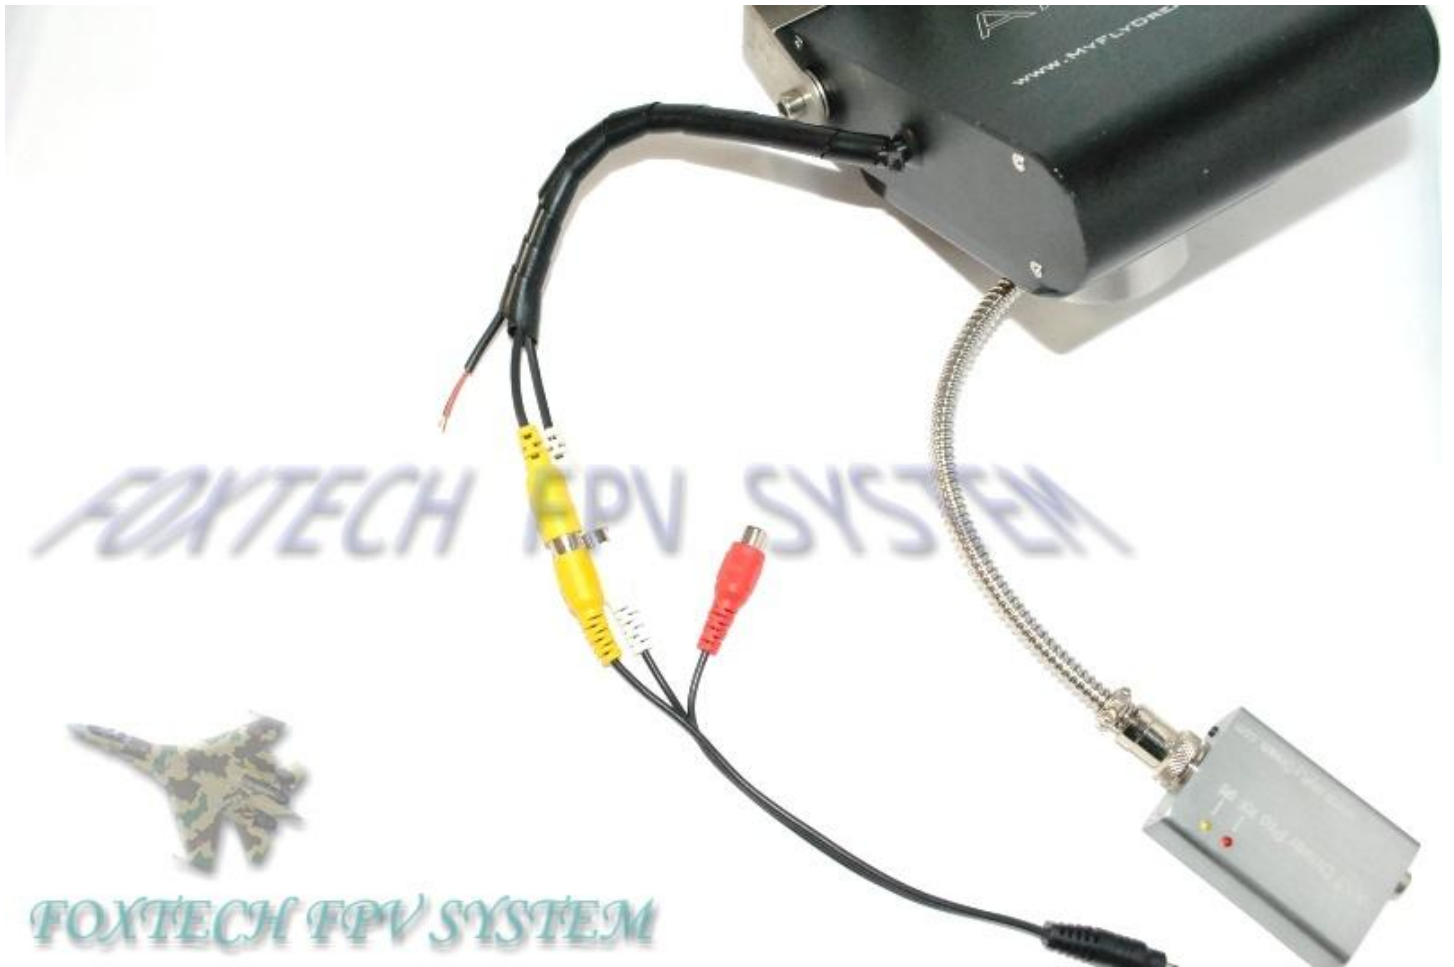

# Auto Antenna Tracker

www.MyFlyDream.com

FOXTECH FPV SYSTEM

FOXTECH FPV SYSTEM

FOXTECH FPV SYSTEM

Reset button

Red:power input  
Black:ground,  
White:audio output

GPS:  
Orange:3.3V output  
Black:Ground  
Green:Signal wire

FOXTECH FPV SYSTEM

FOXTECH FPV SYSTEM

FOXTECH FPV SYSTEM

FOXTECH FPV SYSTEM

FOXTECH FPV SYSTEM

FOXTECH FPV SYSTEM

FOXTECH FPV SYSTEM

FOXTECH FPV SYSTEM