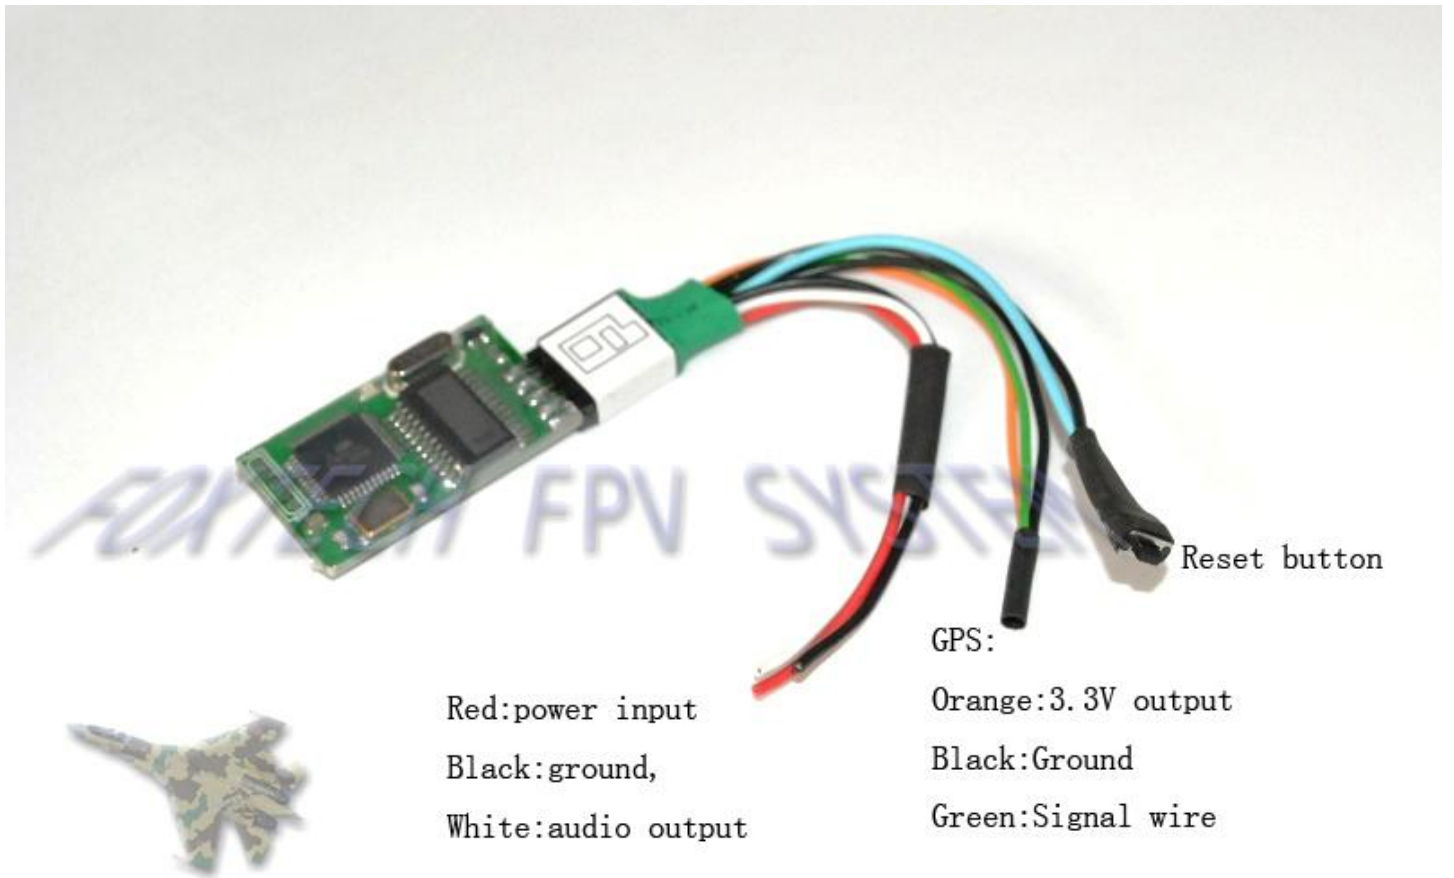

# Auto Antenna Tracker

www.MyFlyDream.com

FOXTECH FPV SYSTEM

FOXTECH FPV SYSTEM

FOXTECH FPV SYSTEM

Reset button

Red:power input  
Black:ground,  
White:audio output

GPS:  
Orange:3.3V output  
Black:Ground  
Green:Signal wire