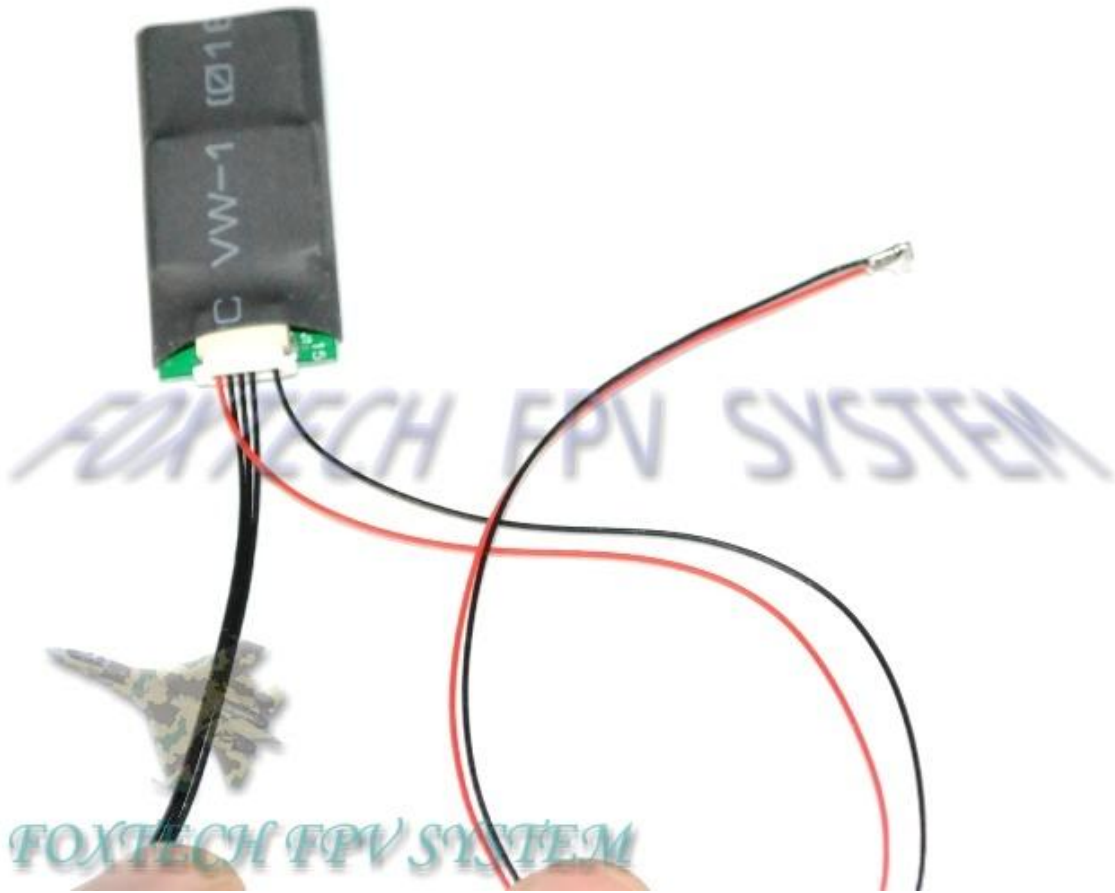

# Auto Antenna Tracker

www.MyFlyDream.com

FOXTECH FPV SYSTEM

FOXTECH FPV SYSTEM

FOXTECH FPV SYSTEM

Reset button

Red:power input  
Black:ground,  
White:audio output

GPS:  
Orange:3.3V output  
Black:Ground  
Green:Signal wire

FOXTECH FPV SYSTEM

FOXTECH FPV SYSTEM

FOXTECH FPV SYSTEM

FOXTECH FPV SYSTEM

FOXTECH FPV SYSTEM

FOXTECH FPV SYSTEM

FOXTECH FPV SYSTEM

FOXTECH FPV SYSTEM