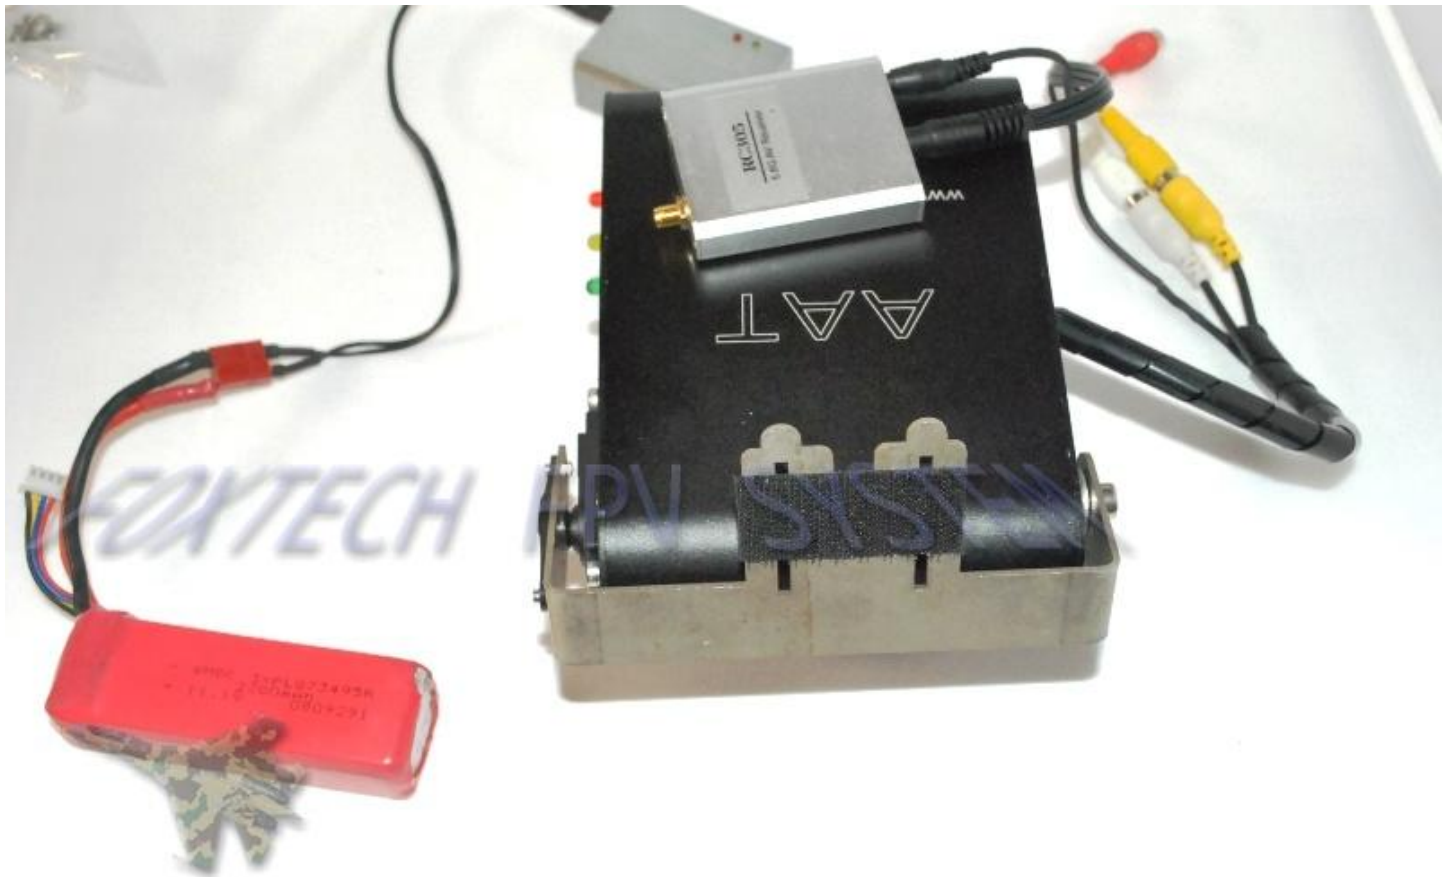

# Auto Antenna Tracker

www.MyFlyDream.com

FOXTECH FPV SYSTEM

FOXTECH FPV SYSTEM

FOXTECH FPV SYSTEM

Reset button

Red:power input  
Black:ground,  
White:audio output

GPS:  
Orange:3.3V output  
Black:Ground  
Green:Signal wire

FOXTECH FPV SYSTEM

FOXTECH FPV SYSTEM

FOXTECH FPV SYSTEM

FOXTECH FPV SYSTEM

FOXTECH FPV SYSTEM

FOXTECH FPV SYSTEM

FOXTECH FPV SYSTEM

FOXTECH FPV SYSTEM